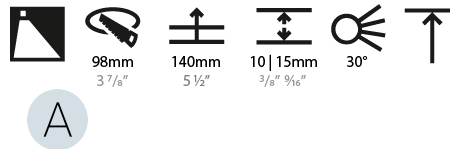

PHYSICAL

Shape: Round
Diameter (mm): 107
Diameter (in): 4 3/16
Height (mm): 118
Height (in): 4 5/8
Ceiling Thickness (mm): 10 / 12.5 / 15
Ceiling Thickness (in): 3/8 or 1/2 or 9/16
Min. Recessing Depth (mm): 140
Min. Recessing Depth (in): 5 1/2
Light Distribution: Adjustable / Asymmetric
Weight (kg): 0.473
Weight (lbs): 1.04
Fixture Finish: SSR / BKV / CWI / CRY / HAB / UFT / ITA / RUA / FTG / MYG / LOD / PUS / FRO / FUP / KIA / POP / BLS / SPG / MEY / GOH / GUM / CHC / COM / ABZ / JAG / OBR / MOS / ROR
Fixture Material: Aluminum Die Cast
Cut-out Measurements: 98mm / 3 7/8"

ELECTRICAL

Lamp Type: LED (Zhaga Standard)
Input Wattage (W): 16.5
Total Output Wattage (W): 14
Dimming: Tri-Mode (Non-Dimming and Phase Dimming (120Vac only) and 0-10V Dimming)
Driver Included: No
Driver Location: Recessed Housing
Driver Type: Constant Current - Universal
Driver Class: Class 2
Housing: See components
Input Voltage (V): 120 - 277
Constant Current (MA): 350

LED

Number of LEDs: 1
Color Temperature (°K): 2700 / 3000 / 3500 / 4000
Max. Delivered Lumen (lm): 1030 / 1070 / 1117 / 1140
Nominal Lumen (lm): 1386 / 1438 / 1511 / 1542
CRI: >90 CRI
Lamp Life (hrs): 50000

OPTICAL

Reflector: 20 / 40 / 60
Adjustability: Fixed

RATINGS AND CERTIFICATIONS

Certified By: Certified for North American Standards
IP rating: IP20

PROJECT
TYPE
SPECIFIER
QUANTITY
DATE