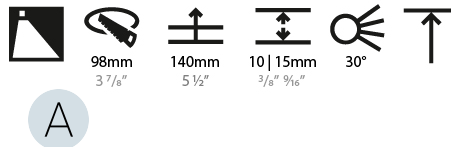

RATINGS AND CERTIFICATIONS

Certified By: Certified for North American Standards
IP rating: IP20