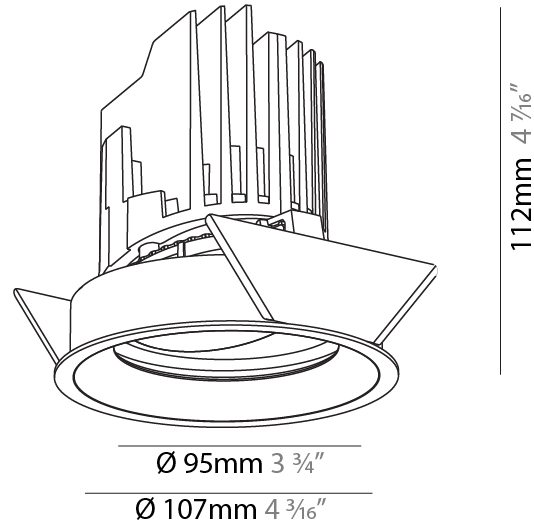

PHYSICAL

Shape: Round
Diameter (mm): 107
Diameter (in): 4 3/16
Height (mm): 112
Height (in): 4 7/16
Ceiling Thickness (mm): 10 / 12.5 / 15
Ceiling Thickness (in): 3/8 or 1/2 or 9/16
Min. Recessing Depth (mm): 130
Min. Recessing Depth (in): 5 1/8
Light Distribution: Adjustable / Downlight
Weight (kg): 0.46
Weight (lbs): 1.01
Fixture Finish: SSR / BKV / CWI / CRY / HAB / UFT / ITA / RUA / FTG / MYG / LOD / PUS / FRO / FUP / KIA / POP / BLS / SPG / MEY / GOH / GUM / CHC / COM / ABZ / JAG / OBR / MOS / ROR
Fixture Material: Aluminum Die Cast
Cut-out Measurements: 98mm / 3 7/8"

ELECTRICAL

Lamp Type: LED (Zhaga Standard)
Input Wattage (W): 16.5
Total Output Wattage (W): 14
Dimming: Tri-Mode (Non-Dimming and Phase Dimming (120Vac only) and 0-10V Dimming)
Driver Included: No
Driver Location: Recessed Housing
Driver Type: Constant Current - Universal
Driver Class: Class 2
Housing: See components
Input Voltage (V): 120 - 277
Constant Current (MA): 500

LED

Number of LEDs: 1
Color Temperature (°K): 2700 / 3000 / 3500 / 4000
Max. Delivered Lumen (lm): 930 / 960 / 1009 / 1030
Nominal Lumen (lm): 1386 / 1438 / 1511 / 1542
CRI: >90 CRI
Lamp Life (hrs): 50000

OPTICAL

Reflector: 20 / 40 / 60
Adjustability: Rotational 355°, Tilt 30°

RATINGS AND CERTIFICATIONS

Certified By: Certified for North American Standards
IP rating: IP20