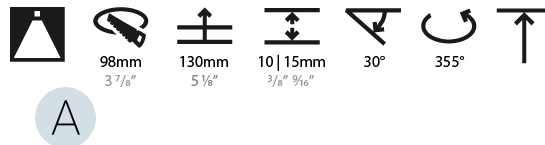

PHYSICAL

Shape: Round
Diameter (mm): 107
Diameter (in): 4 3/16
Height (mm): 112
Height (in): 4 7/16
Ceiling Thickness (mm): 10 / 12.5 / 15
Ceiling Thickness (in): 3/8 or 1/2 or 9/16
Min. Recessing Depth (mm): 130
Min. Recessing Depth (in): 5 1/8
Light Distribution: Adjustable / Downlight
Weight (kg): 0.46
Weight (lbs): 1.01
Fixture Finish: SSR / BKV / CWI / CRY / HAB / UFT / ITA / RUA / FTG / MYG / LOD / PUS / FRO / FUP / KIA / POP / BLS / SPG / MEY / GOH / GUM / CHC / COM / ABZ / JAG / OBR / MOS / ROR
Fixture Material: Aluminum Die Cast
Cut-out Measurements: 98mm / 3 7/8"

ELECTRICAL

Lamp Type: LED (Zhaga Standard)
Input Wattage (W): 16.5
Total Output Wattage (W): 14
Dimming: Tri-Mode (Non-Dimming and Phase Dimming (120Vac only) and 0-10V Dimming)
Driver Included: No
Driver Location: Recessed Housing
Driver Type: Constant Current - Universal
Driver Class: Class 2
Housing: See components
Input Voltage (V): 120 - 277
Constant Current (MA): 500

LED

Number of LEDs: 1
Color Temperature (°K): 2700 / 3000 / 3500 / 4000
Max. Delivered Lumen (lm): 930 / 960 / 1009 / 1030
Nominal Lumen (lm): 1386 / 1438 / 1511 / 1542
CRI: >90 CRI
Lamp Life (hrs): 50000

OPTICAL

Reflector: 20 / 40 / 60
Adjustability: Rotational 355°, Tilt 30°

RATINGS AND CERTIFICATIONS

Certified By: Certified for North American Standards
IP rating: IP20