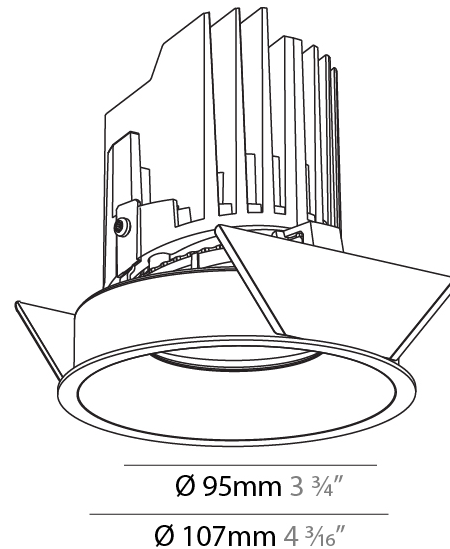

PHYSICAL

Shape: Round
Diameter (mm): 107
Diameter (in): 4 3/16
Height (mm): 112
Height (in): 4 7/16
Ceiling Thickness (mm): 10 / 12.5 / 15
Ceiling Thickness (in): 3/8 or 1/2 or 9/16
Min. Recessing Depth (mm): 130
Min. Recessing Depth (in): 5 1/8
Light Distribution: Adjustable / Downlight
Weight (kg): 0.488
Weight (lbs): 1.08
Fixture Finish: SSR / BKV / CWI / CRY / HAB / UFT / ITA / RUA / FTG / MYG / LOD / PUS / FRO / FUP / KIA / POP / BLS / SPG / MEY / GOH / GUM / CHC / COM / ABZ / JAG / OBR / MOS / ROR
Fixture Material: Aluminum Die Cast
Cut-out Measurements: 98mm / 3 7/8"

ELECTRICAL

Lamp Type: LED (Zhaga Standard)
Input Wattage (W): 13.2 / 16.5
Total Output Wattage (W): 12 / 14
Dimming: Tri-Mode (Non-Dimming and Phase Dimming (120Vac only) and 0-10V Dimming)
Driver Included: No
Driver Location: Recessed Housing
Driver Type: Constant Current - Universal
Driver Class: Class 2
Housing: See components
Input Voltage (V): 120 - 277
Constant Current (MA): 350

LED

Number of LEDs: 1
Color Temperature (°K): 2700 / 3000 / 3500 / 4000
Max. Delivered Lumen (lm): 850 / 950 / 1029 / 1050
Nominal Lumen (lm): 960 / 1070 / 1156 / 1180
CRI: >90 CRI
Efficiency (%): 0.885
Lamp Life (hrs): 50000

OPTICAL

Reflector°: 10
Adjustability: Rotational 355°; Tilt 10°

RATINGS AND CERTIFICATIONS

Certified By: Certified for North American Standards
IP rating: IP20