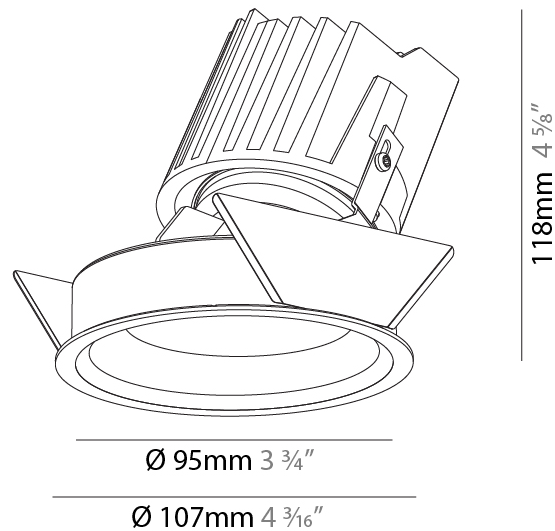

GENERAL

Series: Bioniq
Subseries: Bioniq Round Wallwash
Brand: Prolicht
Division: Architectural
Mounting Type: Recessed
Mounting Location: Ceiling
Subcategory: Downlight

PHYSICAL

Shape: Round
Diameter (mm): 107
Diameter (in): 4 3/16
Height (mm): 118
Height (in): 4 5/8
Ceiling Thickness (mm): 10 / 12.5 / 15
Ceiling Thickness (in): 3/8 or 1/2 or 9/16
Min. Recessing Depth (mm): 140
Min. Recessing Depth (in): 5 1/2
Light Distribution: Adjustable / Asymmetric
Weight (kg): 0.456
Weight (lbs): 1
Fixture Finish: SSR / BKV / CWI / CRY / HAB / UFT / ITA / RUA / FTG / MYG / LOD / PUS / FRO / FUP / KIA / POP / BLS / SPG / MEY / GOH / GUM / CHC / COM / ABZ / JAG / OBR / MOS / ROR
Fixture Material: Aluminum Die Cast
Cut-out Measurements: 98mm / 3 7/8"

ELECTRICAL

Lamp Type: LED (Zhaga Standard)
Total Output Wattage (W): 15
Dimming: Dali Dimming
Driver Included: No
Driver Location: Recessed Housing
Driver Type: Constant Current - 120Vac
Housing: See components
Input Voltage (V): 120
Constant Current (MA): 350

LED

Number of LEDs: 1
Color Temperature (°K): Warm Dim
Max. Delivered Lumen (lm): 850
Nominal Lumen (lm): 1140
CRI: >90 CRI
Lamp Life (hrs): 50000

OPTICAL

Reflector: 20 / 40 / 60
Adjustability: Fixed

RATINGS AND CERTIFICATIONS

Certified By: Certified for North American Standards
IP rating: IP20

PROJECT	_____
TYPE	_____
SPECIFIER	_____
QUANTITY	_____
DATE	_____