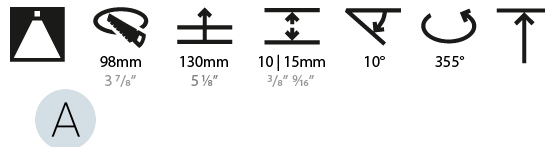

### RATINGS AND CERTIFICATIONS

Certified By: Certified for North American Standards  
 IP rating: IP54

112mm 4 7/16"

Ø 95mm 3 3/4"

Ø 107mm 4 3/16"