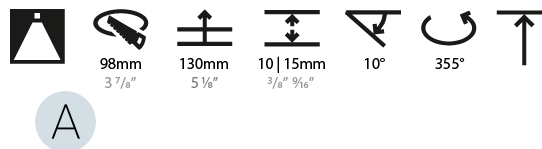

PHYSICAL

Shape: Round
Diameter (mm): 107
Diameter (in): 4 3/16
Height (mm): 112
Height (in): 4 7/16
Ceiling Thickness (mm): 10 / 12.5 / 15
Ceiling Thickness (in): 3/8 or 1/2 or 9/16
Min. Recessing Depth (mm): 130
Min. Recessing Depth (in): 5 1/8
Light Distribution: Adjustable / Downlight
Weight (kg): 0.488
Weight (lbs): 1.08
Fixture Finish: SSR / BKV / CWI / CRY / HAB / UFT / ITA / RUA / FTG / MYG / LOD / PUS / FRO / FUP / KIA / POP / BLS / SPG / MEY / GOH / GUM / CHC / COM / ABZ / JAG / OBR / MOS / ROR
Fixture Material: Aluminum Die Cast
Cut-out Measurements: 98mm / 3 7/8"

ELECTRICAL

Lamp Type: LED (Zhaga Standard)
Input Wattage (W): 13.2 / 16.5
Total Output Wattage (W): 12 / 14
Dimming: Tri-Mode (Non-Dimming and Phase Dimming (120Vac only) and 0-10V Dimming)
Driver Included: No
Driver Location: Recessed Housing
Driver Type: Constant Current - Universal
Driver Class: Class 2
Housing: See components
Input Voltage (V): 120 - 277
Constant Current (MA): 350

LED

Number of LEDs: 1
Color Temperature (°K): 2700 / 3000 / 3500 / 4000
Max. Delivered Lumen (lm): 850 / 950 / 1029 / 1050
Nominal Lumen (lm): 960 / 1070 / 1156 / 1180
CRI: >90 CRI
Efficiency (%): 0.885
Lamp Life (hrs): 50000

OPTICAL

Reflector°: 10
Adjustability: Rotational 355°; Tilt 10°

RATINGS AND CERTIFICATIONS

Certified By: Certified for North American Standards
IP rating: IP20